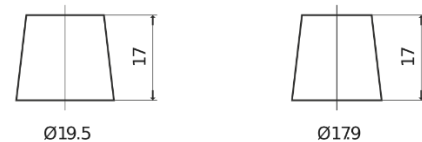

Terminal Type