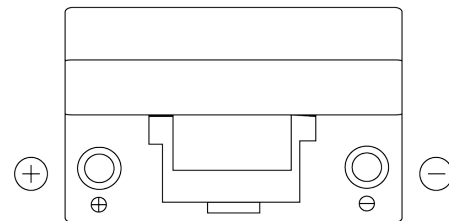

**Product overview**

Batteries for Cars

**Power DB705**

Part number	DB705
Technology	Flooded
EAN/GTIN	3661024024440
Voltage	12 V
Capacity	70 Ah
CCA	540 A
Length	270 mm
Width	173 mm
Height	222 mm
Box size	D26
Polarity	ETN 1
Terminal Type	EN taper post
Hold Down	Korean B1+B6
Weights (subject of variation)	16.10 kg

**Polarity**

**Terminal Type**

**Hold Down**

Design, features and specifications are subject to change without notice. We disclaim any representation or warranty, express or implied, concerning the data or recommendations, and in no event shall be liable for any loss or damage claimed to have arisen as a result. Some products may not be available in your local market.