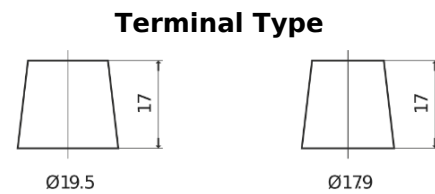

Product overview

Batteries for Marine and Leisure

Equipment GEL ES2400

Part number	ES2400
Technology	GEL
EAN/GTIN	3661024035750
Voltage	12 V
Capacity	210.0 Ah
Watt hour	2400 Wh
Length	518 mm
Width	274 mm
Height	240 mm
Box size	D06
Polarity	ETN 3
Terminal Type	EN taper post
Hold Down	B0
Weights (subject of variation)	63.50 kg