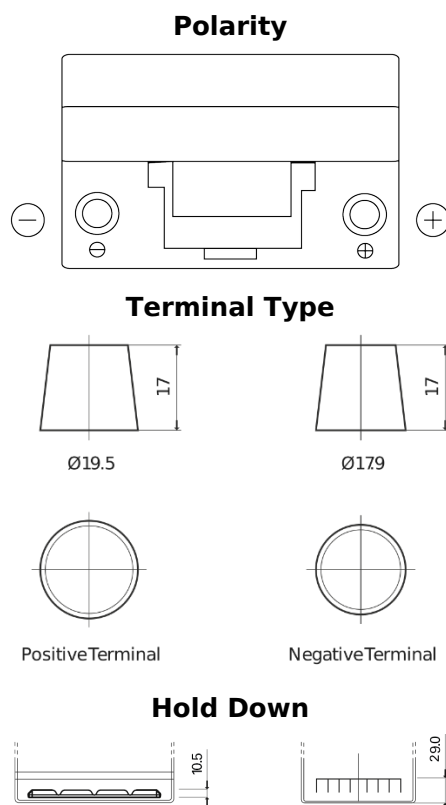

Product overview

Batteries for Cars

Formula FB704

Part number	FB704
Technology	Flooded
EAN/GTIN	3661024044431
Voltage	12 V
Capacity	70 Ah
CCA	540 A
Length	270 mm
Width	173 mm
Height	222 mm
Box size	D26
Polarity	ETN 0
Terminal Type	EN taper post
Hold Down	Korean B1+B6
Weights (subject of variation)	16.10 kg