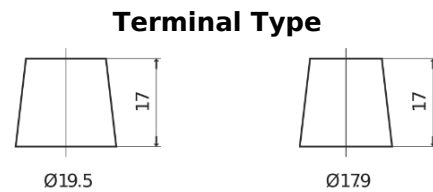

Product overview

Batteries for Marine and Leisure

Equipment GEL ES1350

Part number	ES1350
Technology	GEL
EAN/GTIN	3661024035774
Voltage	12 V
Capacity	120.0 Ah
Watt hour	1350 Wh
Length	513 mm
Width	189 mm
Height	223 mm
Box size	D04
Polarity	ETN 3
Terminal Type	EN taper post
Hold Down	B0
Weights (subject of variation)	40.00 kg