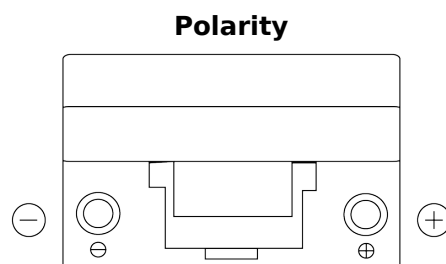

Product overview

Batteries for Cars

Excell EB704

Part number	EB704
Technology	Flooded
EAN/GTIN	3661024034432
Voltage	12 V
Capacity	70 Ah
CCA	540 A
Length	270 mm
Width	173 mm
Height	222 mm
Box size	D26
Polarity	ETN 0
Terminal Type	EN taper post
Hold Down	Korean B1+B6
Weights (subject of variation)	16.10 kg