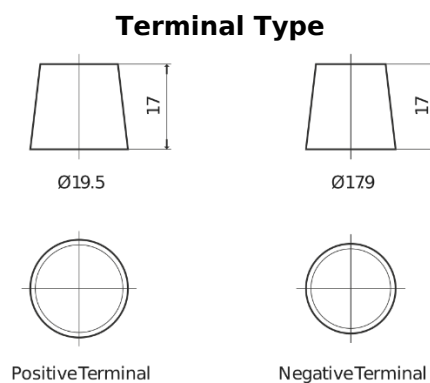

Product overview

Batteries for Cars

Excell EB704

Part number	EB704
Technology	Flooded
EAN/GTIN	3661024034432
Voltage	12 V
Capacity	70 Ah
CCA	540 A
Length	270 mm
Width	173 mm
Height	222 mm
Box size	D26
Polarity	ETN 0
Terminal Type	EN taper post
Hold Down	Korean B1+B6
Weights (subject of variation)	16.10 kg