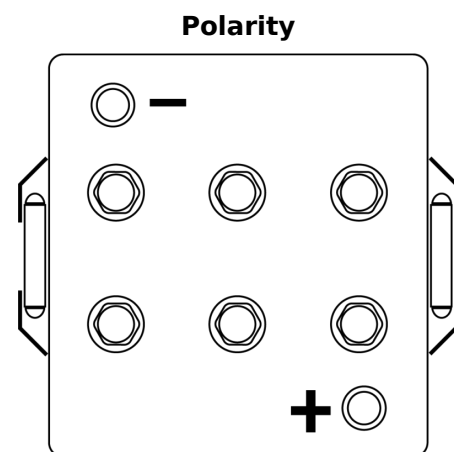

**Product overview**

Batteries for Marine and Leisure

**Equipment GEL ES1200**

Part number	ES1200
Technology	GEL
EAN/GTIN	3661024035798
Voltage	12 V
Capacity	110.0 Ah
Watt hour	1200 Wh
Length	284 mm
Width	267 mm
Height	226 mm
Box size	D07
Polarity	ETN 2
Terminal Type	EN taper post
Hold Down	B0
Weights (subject of variation)	37.50 kg