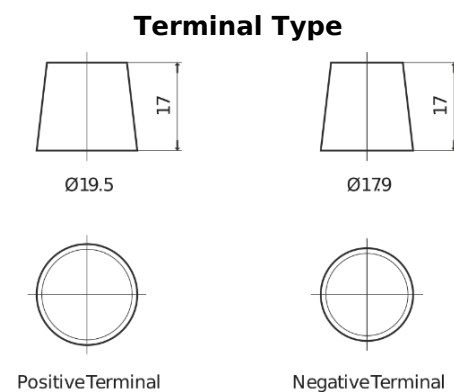

**Product overview**

Batteries for Marine and Leisure

**Equipment GEL ES1200**

Part number	ES1200
Technology	GEL
EAN/GTIN	3661024035798
Voltage	12 V
Capacity	110.0 Ah
Watt hour	1200 Wh
Length	284 mm
Width	267 mm
Height	226 mm
Box size	D07
Polarity	ETN 2
Terminal Type	EN taper post
Hold Down	B0
Weights (subject of variation)	37.50 kg