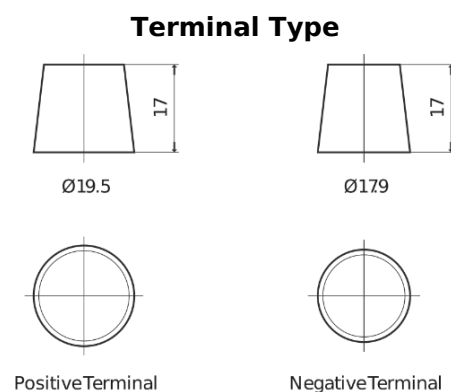

**Product overview**

Batteries for Marine and Leisure

**Dual ER850**

Part number	ER850
Technology	Flooded
EAN/GTIN	3661024037440
Voltage	12 V
Capacity	180.0 Ah
CCA	1000 A
Watt hour	850 Wh
Length	513 mm
Width	223 mm
Height	223 mm
Box size	D05
Polarity	ETN 3
Terminal Type	EN taper post
Hold Down	B0
Weights (subject of variation)	46.10 kg