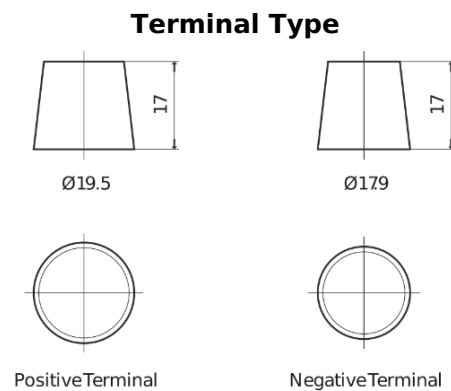

Product overview

Batteries for Marine and Leisure

Dual ER600

Part number	ER600
Technology	Flooded
EAN/GTIN	3661024037969
Voltage	12 V
Capacity	120.0 Ah
CCA	800 A
Length	349 mm
Width	175 mm
Height	285 mm
Box size	D03
Polarity	ETN 1
Terminal Type	EN taper post
Hold Down	B0
Weights (subject of variation)	31.40 kg