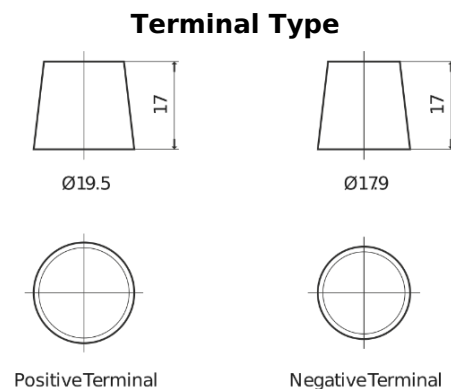

Product overview

Batteries for Marine and Leisure

Dual ER600

Part number	ER600
Technology	Flooded
EAN/GTIN	3661024037969
Voltage	12 V
Capacity	120.0 Ah
CCA	800 A
Length	349 mm
Width	175 mm
Height	285 mm
Box size	D03
Polarity	ETN 1
Terminal Type	EN taper post
Hold Down	B0
Weights (subject of variation)	31.40 kg