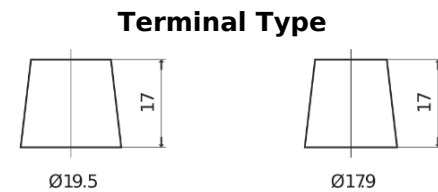

**Product overview**

Batteries for Marine and Leisure

**Dual ER550**

|                                |               |
|--------------------------------|---------------|
| Part number                    | ER550         |
| Technology                     | Flooded       |
| EAN/GTIN                       | 3661024035989 |
| Voltage                        | 12 V          |
| Capacity                       | 115.0 Ah      |
| CCA                            | 760 A         |
| Watt hour                      | 550 Wh        |
| Length                         | 349 mm        |
| Width                          | 175 mm        |
| Height                         | 235 mm        |
| Box size                       | D02           |
| Polarity                       | ETN 1         |
| Terminal Type                  | EN taper post |
| Hold Down                      | B0            |
| Weights (subject of variation) | 27.80 kg      |