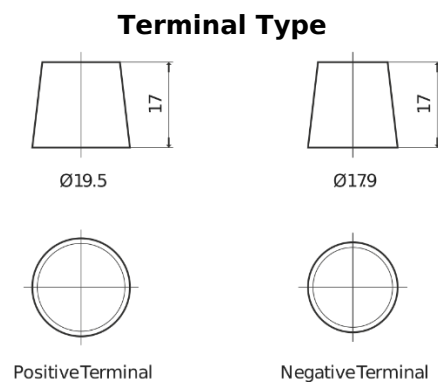

Product overview

Batteries for Marine and Leisure

Dual ER550

Part number	ER550
Technology	Flooded
EAN/GTIN	3661024035989
Voltage	12 V
Capacity	115.0 Ah
CCA	760 A
Watt hour	550 Wh
Length	349 mm
Width	175 mm
Height	235 mm
Box size	D02
Polarity	ETN 1
Terminal Type	EN taper post
Hold Down	B0
Weights (subject of variation)	27.80 kg