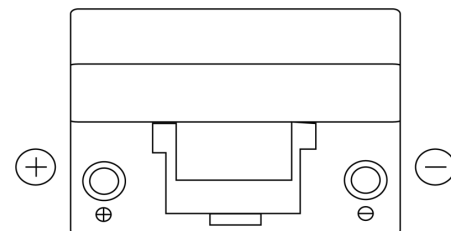

Product overview

Batteries for Marine and Leisure

Dual ER450

Part number	ER450
Technology	Flooded
EAN/GTIN	3661024035996
Voltage	12 V
Capacity	95.0 Ah
CCA	650 A
Watt hour	450 Wh
Length	306 mm
Width	173 mm
Height	222 mm
Box size	D31
Polarity	ETN 1
Terminal Type	EN taper post
Hold Down	Korean B1
Weights (subject of variation)	21.70 kg

Polarity

Terminal Type

Hold Down

Design, features and specifications are subject to change without notice. We disclaim any representation or warranty, express or implied, concerning the data or recommendations, and in no event shall be liable for any loss or damage claimed to have arisen as a result. Some products may not be available in your local market.