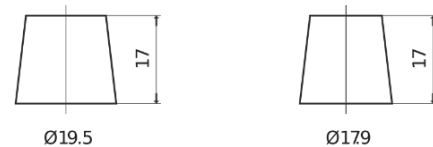

Terminal Type

Positive Terminal

Negative Terminal