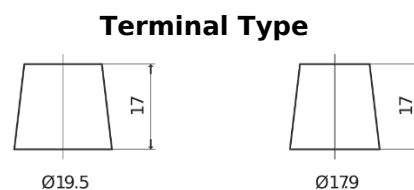

Product overview

Batteries for Cars

Premium EA654

Part number	EA654
Technology	Flooded
EAN/GTIN	3661024034142
Voltage	12 V
Capacity	65 Ah
CCA	580 A
Length	230 mm
Width	173 mm
Height	222 mm
Box size	D23
Polarity	ETN 0
Terminal Type	EN taper post
Hold Down	Korean B1
Weights (subject of variation)	16.00 kg