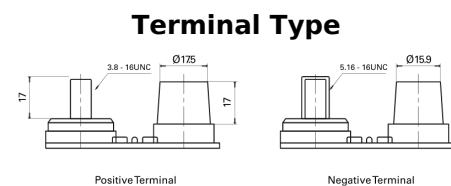

Product overview

Batteries for Marine and Leisure

Dual AGM EP900

Part number	EP900
Technology	AGM
EAN/GTIN	3661024035965
Voltage	12 V
Capacity	100.0 Ah
CCA	800 A
Watt hour	900 Wh
Length	330 mm
Width	173 mm
Height	240 mm
Box size	G31
Polarity	ETN 1
Terminal Type	SAE M 3/8" - 5/16" taper&stud
Hold Down	B0
Weights (subject of variation)	31.00 kg