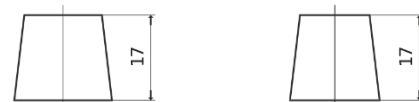

Product overview

Batteries for Marine and Leisure

Dual AGM EP800

Part number	EP800
Technology	AGM
EAN/GTIN	3661024036535
Voltage	12 V
Capacity	95.0 Ah
CCA	850 A
Watt hour	800 Wh
Length	353 mm
Width	175 mm
Height	190 mm
Box size	L05
Polarity	ETN 0
Terminal Type	EN taper post
Hold Down	B13
Weights (subject of variation)	26.10 kg

Polarity

Terminal Type

Positive Terminal

Negative Terminal

Hold Down

Design, features and specifications are subject to change without notice. We disclaim any representation or warranty, express or implied, concerning the data or recommendations, and in no event shall be liable for any loss or damage claimed to have arisen as a result. Some products may not be available in your local market.