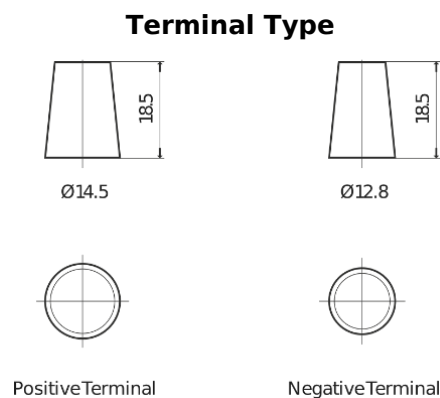

**Product overview**

Batteries for Cars

**Excell EB456**

Part number	EB456
Technology	Flooded
EAN/GTIN	3661024034357
Voltage	12 V
Capacity	45 Ah
CCA	330 A
Length	237 mm
Width	127 mm
Height	227 mm
Box size	B24
Polarity	ETN 0
Terminal Type	JIS taper post
Hold Down	B0
Weights (subject of variation)	11.40 kg