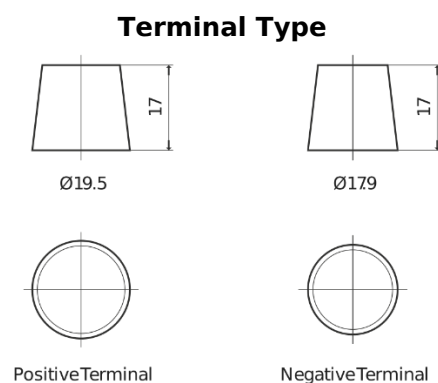

**Product overview**

Batteries for Marine and Leisure

**Dual AGM EP1200**

Part number	EP1200
Technology	AGM
EAN/GTIN	3661024035958
Voltage	12 V
Capacity	140.0 Ah
CCA	700 A
Watt hour	1200 Wh
Length	513 mm
Width	189 mm
Height	223 mm
Box size	D04
Polarity	ETN 3
Terminal Type	EN taper post
Hold Down	B0
Weights (subject of variation)	40.50 kg