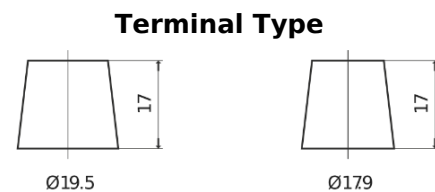

Product overview

Batteries for Marine and Leisure

Start EN900

Part number	EN900
Technology	Flooded
EAN/GTIN	3661024036061
Voltage	12 V
Capacity	140.0 Ah
CCA	800 A
MCA	900
Length	513 mm
Width	189 mm
Height	223 mm
Box size	D04
Polarity	ETN 3
Terminal Type	EN taper post
Hold Down	B0
Weights (subject of variation)	34.10 kg