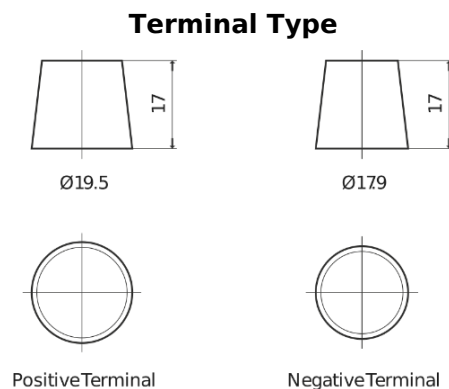

Product overview

Batteries for Marine and Leisure

Start EN900

Part number	EN900
Technology	Flooded
EAN/GTIN	3661024036061
Voltage	12 V
Capacity	140.0 Ah
CCA	800 A
MCA	900
Length	513 mm
Width	189 mm
Height	223 mm
Box size	D04
Polarity	ETN 3
Terminal Type	EN taper post
Hold Down	B0
Weights (subject of variation)	34.10 kg