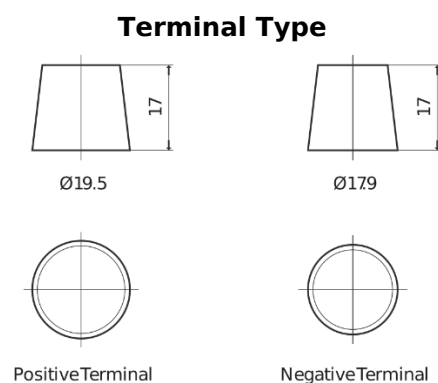

Product overview

Batteries for Marine and Leisure

Start EN900

Part number	EN900
Technology	Flooded
EAN/GTIN	3661024036061
Voltage	12 V
Capacity	140.0 Ah
CCA	800 A
MCA	900
Length	513 mm
Width	189 mm
Height	223 mm
Box size	D04
Polarity	ETN 3
Terminal Type	EN taper post
Hold Down	B0
Weights (subject of variation)	34.10 kg