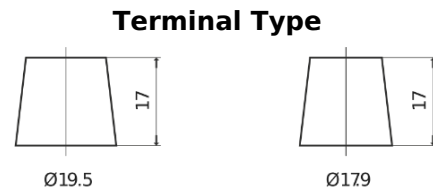

Product overview

Batteries for Marine and Leisure

Start EN850

Part number	EN850
Technology	Flooded
EAN/GTIN	3661024036078
Voltage	12 V
Capacity	110.0 Ah
CCA	750 A
MCA	850
Length	349 mm
Width	175 mm
Height	235 mm
Box size	D02
Polarity	ETN 1
Terminal Type	EN taper post
Hold Down	B0
Weights (subject of variation)	25.40 kg