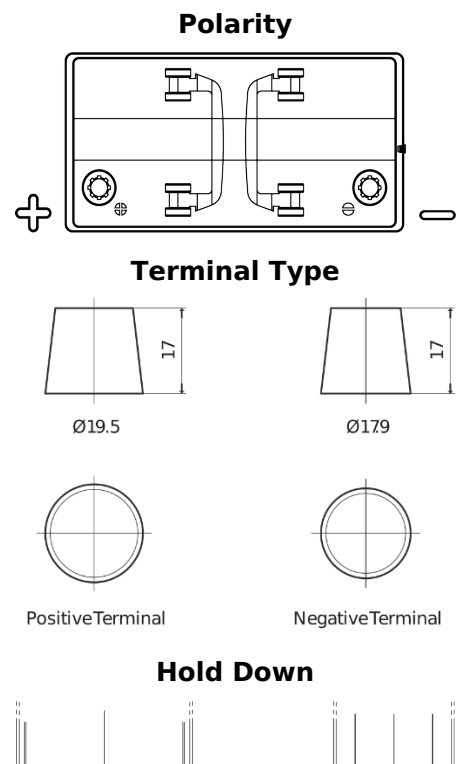

**Product overview**

Batteries for Marine and Leisure

**Start EN850**

Part number	EN850
Technology	Flooded
EAN/GTIN	3661024036078
Voltage	12 V
Capacity	110.0 Ah
CCA	750 A
MCA	850
Length	349 mm
Width	175 mm
Height	235 mm
Box size	D02
Polarity	ETN 1
Terminal Type	EN taper post
Hold Down	B0
Weights (subject of variation)	25.40 kg