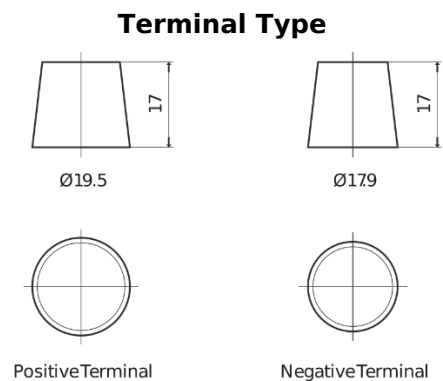

Product overview

Batteries for Cars

Technica TB605

| | |
|--------------------------------|---------------|
| Part number | TB605 |
| Technology | Flooded |
| EAN/GTIN | 3661024054423 |
| Voltage | 12 V |
| Capacity | 60 Ah |
| CCA | 480 A |
| Length | 230 mm |
| Width | 173 mm |
| Height | 222 mm |
| Box size | D23 |
| Polarity | ETN 1 |
| Terminal Type | EN taper post |
| Hold Down | Korean B1 |
| Weights (subject of variation) | 14.60 kg |