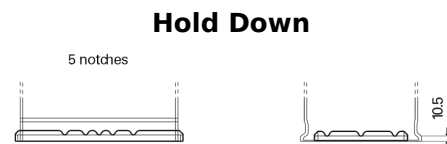

Product overview

Batteries for Marine and Leisure

Start EN750

Part number	EN750
Technology	Flooded
EAN/GTIN	3661024036085
Voltage	12 V
Capacity	74.0 Ah
CCA	680 A
MCA	750
Length	278 mm
Width	175 mm
Height	190 mm
Box size	L03
Polarity	ETN 0
Terminal Type	EN taper post
Hold Down	B13
Weights (subject of variation)	16.60 kg