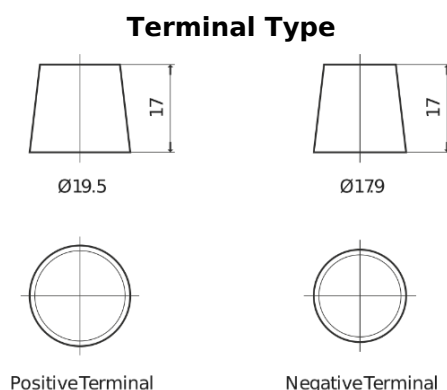

Product overview

Batteries for Marine and Leisure

Start EN750

Part number	EN750
Technology	Flooded
EAN/GTIN	3661024036085
Voltage	12 V
Capacity	74.0 Ah
CCA	680 A
MCA	750
Length	278 mm
Width	175 mm
Height	190 mm
Box size	L03
Polarity	ETN 0
Terminal Type	EN taper post
Hold Down	B13
Weights (subject of variation)	16.60 kg