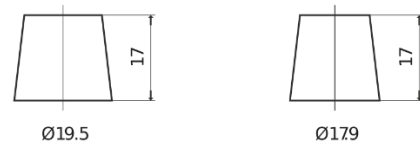

Product overview

Batteries for Marine and Leisure

Start EN750

Part number	EN750
Technology	Flooded
EAN/GTIN	3661024036085
Voltage	12 V
Capacity	74.0 Ah
CCA	680 A
MCA	750
Length	278 mm
Width	175 mm
Height	190 mm
Box size	L03
Polarity	ETN 0
Terminal Type	EN taper post
Hold Down	B13
Weights (subject of variation)	16.60 kg

Polarity

Terminal Type

Positive Terminal

Negative Terminal

Hold Down

Design, features and specifications are subject to change without notice. We disclaim any representation or warranty, express or implied, concerning the data or recommendations, and in no event shall be liable for any loss or damage claimed to have arisen as a result. Some products may not be available in your local market.