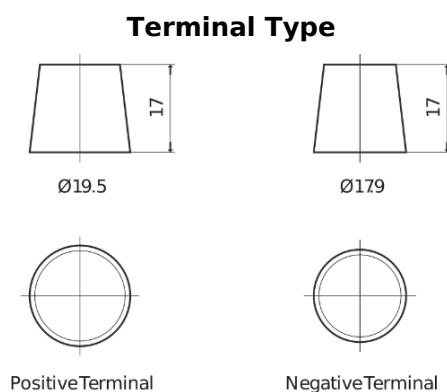

Product overview

Batteries for Marine and Leisure

Start EN750

| | |
|--------------------------------|---------------|
| Part number | EN750 |
| Technology | Flooded |
| EAN/GTIN | 3661024036085 |
| Voltage | 12 V |
| Capacity | 74.0 Ah |
| CCA | 680 A |
| MCA | 750 |
| Length | 278 mm |
| Width | 175 mm |
| Height | 190 mm |
| Box size | L03 |
| Polarity | ETN 0 |
| Terminal Type | EN taper post |
| Hold Down | B13 |
| Weights (subject of variation) | 16.60 kg |