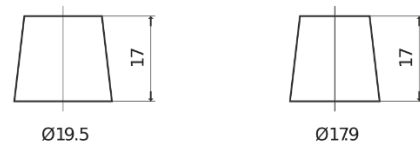

**Product overview**

Batteries for Cars

**Formula FB605**

Part number	FB605
Technology	Flooded
EAN/GTIN	3661024044424
Voltage	12 V
Capacity	60 Ah
CCA	480 A
Length	230 mm
Width	173 mm
Height	222 mm
Box size	D23
Polarity	ETN 1
Terminal Type	EN taper post
Hold Down	Korean B1
Weights (subject of variation)	14.60 kg

**Polarity**

**Terminal Type**

Positive Terminal

Negative Terminal

**Hold Down**

Design, features and specifications are subject to change without notice. We disclaim any representation or warranty, express or implied, concerning the data or recommendations, and in no event shall be liable for any loss or damage claimed to have arisen as a result. Some products may not be available in your local market.