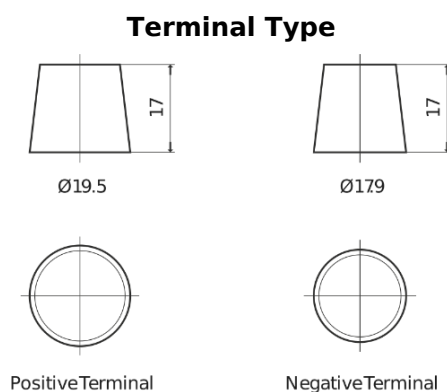

Product overview

Batteries for Marine and Leisure

Start EN750

Part number	EN750
Technology	Flooded
EAN/GTIN	3661024036085
Voltage	12 V
Capacity	74.0 Ah
CCA	680 A
MCA	750
Length	278 mm
Width	175 mm
Height	190 mm
Box size	L03
Polarity	ETN 0
Terminal Type	EN taper post
Hold Down	B13
Weights (subject of variation)	16.60 kg