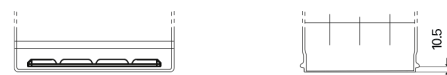

**Product overview**

Batteries for Cars

**Formula FB605**

Part number	FB605
Technology	Flooded
EAN/GTIN	3661024044424
Voltage	12 V
Capacity	60 Ah
CCA	480 A
Length	230 mm
Width	173 mm
Height	222 mm
Box size	D23
Polarity	ETN 1
Terminal Type	EN taper post
Hold Down	Korean B1
Weights (subject of variation)	14.60 kg

**Polarity**

**Terminal Type**

Positive Terminal

Negative Terminal

**Hold Down**

Design, features and specifications are subject to change without notice. We disclaim any representation or warranty, express or implied, concerning the data or recommendations, and in no event shall be liable for any loss or damage claimed to have arisen as a result. Some products may not be available in your local market.