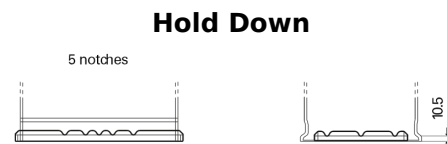

Product overview

Batteries for Marine and Leisure

Start EN750

| | |
|--------------------------------|---------------|
| Part number | EN750 |
| Technology | Flooded |
| EAN/GTIN | 3661024036085 |
| Voltage | 12 V |
| Capacity | 74.0 Ah |
| CCA | 680 A |
| MCA | 750 |
| Length | 278 mm |
| Width | 175 mm |
| Height | 190 mm |
| Box size | L03 |
| Polarity | ETN 0 |
| Terminal Type | EN taper post |
| Hold Down | B13 |
| Weights (subject of variation) | 16.60 kg |