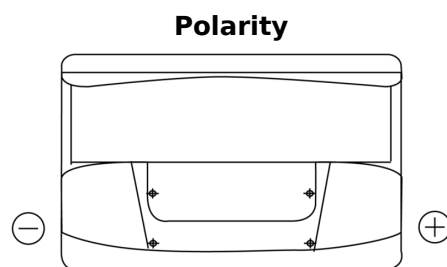

Product overview

Batteries for Marine and Leisure

Start EN750

Part number	EN750
Technology	Flooded
EAN/GTIN	3661024036085
Voltage	12 V
Capacity	74.0 Ah
CCA	680 A
MCA	750
Length	278 mm
Width	175 mm
Height	190 mm
Box size	L03
Polarity	ETN 0
Terminal Type	EN taper post
Hold Down	B13
Weights (subject of variation)	16.60 kg