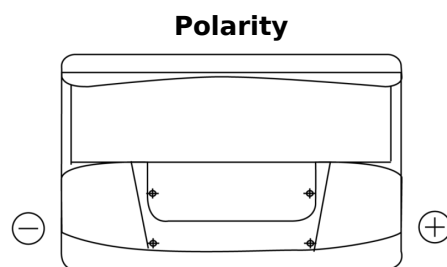

Product overview

Batteries for Marine and Leisure

Start EN750

| | |
|--------------------------------|---------------|
| Part number | EN750 |
| Technology | Flooded |
| EAN/GTIN | 3661024036085 |
| Voltage | 12 V |
| Capacity | 74.0 Ah |
| CCA | 680 A |
| MCA | 750 |
| Length | 278 mm |
| Width | 175 mm |
| Height | 190 mm |
| Box size | L03 |
| Polarity | ETN 0 |
| Terminal Type | EN taper post |
| Hold Down | B13 |
| Weights (subject of variation) | 16.60 kg |