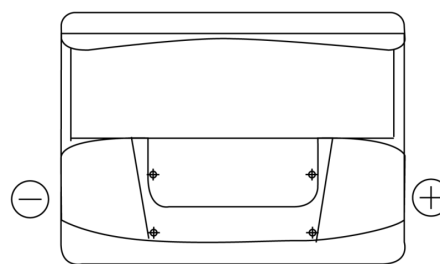

Product overview

Batteries for Marine and Leisure

Start EN600

Part number	EN600
Technology	Flooded
EAN/GTIN	3661024036092
Voltage	12 V
Capacity	62.0 Ah
CCA	540 A
MCA	600
Length	242 mm
Width	175 mm
Height	190 mm
Box size	L02
Polarity	ETN 0
Terminal Type	EN taper post
Hold Down	B13
Weights (subject of variation)	14.20 kg

Polarity

Terminal Type

Hold Down

Design, features and specifications are subject to change without notice. We disclaim any representation or warranty, express or implied, concerning the data or recommendations, and in no event shall be liable for any loss or damage claimed to have arisen as a result. Some products may not be available in your local market.