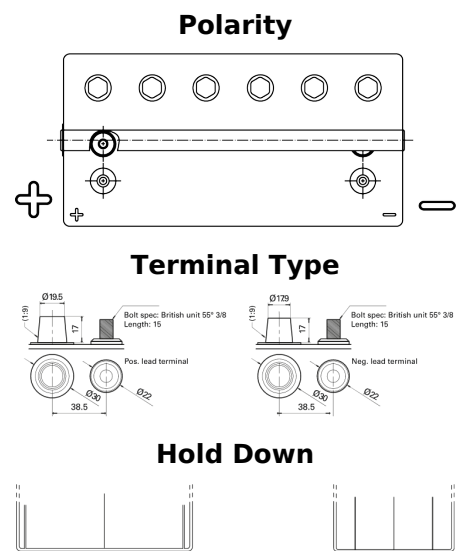

Product overview

Batteries for Marine and Leisure

Start AGM EM960

Part number	EM960
Technology	AGM
EAN/GTIN	3661024036016
Voltage	12 V
Capacity	100.0 Ah
CCA	800 A
MCA	960
Length	330 mm
Width	173 mm
Height	240 mm
Box size	G31
Polarity	ETN 1
Terminal Type	SAE M 3/8" taper&stud
Hold Down	B0
Weights (subject of variation)	31.00 kg