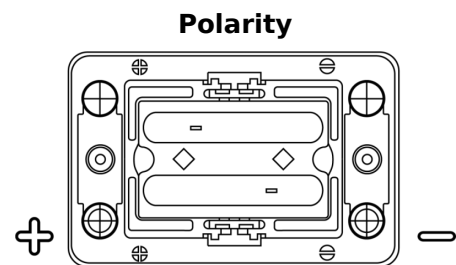

**Product overview**

Batteries for Marine and Leisure

**Start AGM EM1000**

Part number	EM1000
Technology	AGM
EAN/GTIN	3661024036023
Voltage	12 V
Capacity	50.0 Ah
CCA	800 A
MCA	1000
Length	260 mm
Width	173 mm
Height	206 mm
Box size	G34
Polarity	ETN 1
Terminal Type	SAE M 3/8"- 5/16" taper&stud
Hold Down	B7
Weights (subject of variation)	17.90 kg