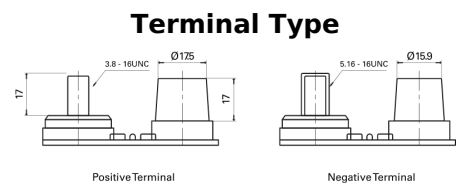

**Product overview**

Batteries for Marine and Leisure

**Start AGM EM1000**

Part number	EM1000
Technology	AGM
EAN/GTIN	3661024036023
Voltage	12 V
Capacity	50.0 Ah
CCA	800 A
MCA	1000
Length	260 mm
Width	173 mm
Height	206 mm
Box size	G34
Polarity	ETN 1
Terminal Type	SAE M 3/8"- 5/16" taper&stud
Hold Down	B7
Weights (subject of variation)	17.90 kg