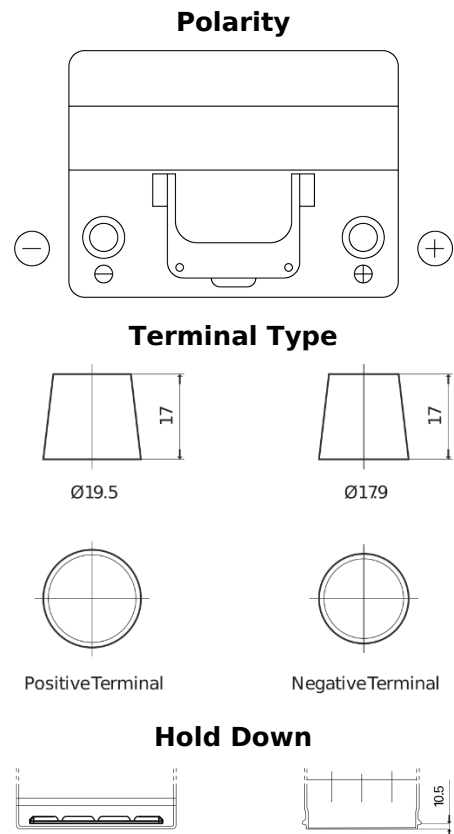

Product overview

Batteries for Cars

Excell EB604

Part number	EB604
Technology	Flooded
EAN/GTIN	3661024034418
Voltage	12 V
Capacity	60 Ah
CCA	480 A
Length	230 mm
Width	173 mm
Height	222 mm
Box size	D23
Polarity	ETN 0
Terminal Type	EN taper post
Hold Down	Korean B1
Weights (subject of variation)	14.60 kg