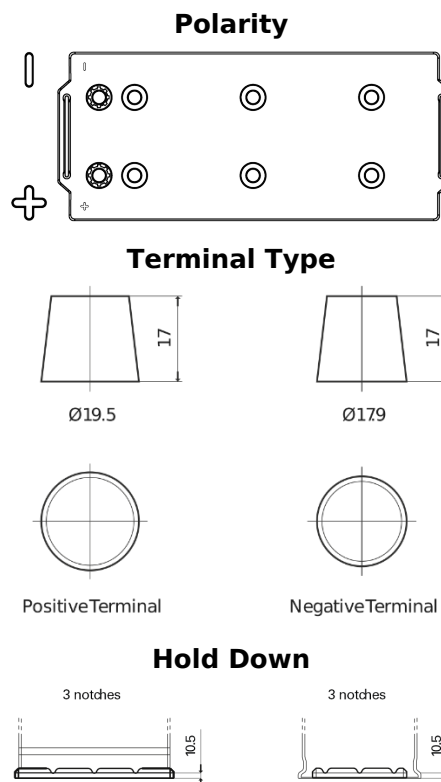

Product overview

Batteries for Trucks, Buses, Construction, Agriculture

StartPRO TG1806

Part number	TG1806
Technology	Flooded
EAN/GTIN	3661024055505
Voltage	12 V
Capacity	180 Ah
CCA	1000 A
Length	510 mm
Width	218 mm
Height	225 mm
Box size	D09
Polarity	ETN 4
Terminal Type	EN taper post
Hold Down	B3
Weights (subject of variation)	43.00 kg