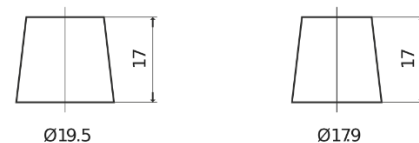

**Product overview**

Batteries for Cars

**EFB EL700**

Part number	EL700
Technology	EFB
EAN/GTIN	3661024035699
Voltage	12 V
Capacity	70.0 Ah
CCA	760 A
Length	278 mm
Width	175 mm
Height	190 mm
Box size	L03
Polarity	ETN 0
Terminal Type	EN taper post
Hold Down	B13
Weights (subject of variation)	19.30 kg

**Polarity**

**Terminal Type**

Positive Terminal

Negative Terminal

**Hold Down**

Design, features and specifications are subject to change without notice. We disclaim any representation or warranty, express or implied, concerning the data or recommendations, and in no event shall be liable for any loss or damage claimed to have arisen as a result. Some products may not be available in your local market.