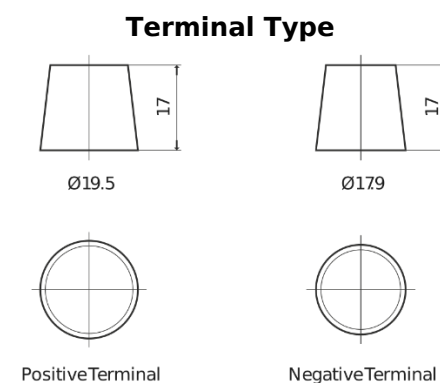

Product overview

Batteries for Trucks, Buses, Construction, Agriculture

StartPRO EG1206

Part number	EG1206
Technology	Flooded
EAN/GTIN	3661024037013
Voltage	12 V
Capacity	120 Ah
CCA	680 A
Length	510 mm
Width	175 mm
Height	225 mm
Box size	D08
Polarity	ETN 4
Terminal Type	EN taper post
Hold Down	B3
Weights (subject of variation)	31.80 kg