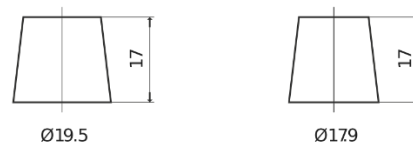

Product overview

Batteries for Cars

Technica TB455

Part number	TB455
Technology	Flooded
EAN/GTIN	3661024054386
Voltage	12 V
Capacity	45 Ah
CCA	330 A
Length	237 mm
Width	127 mm
Height	227 mm
Box size	B24
Polarity	ETN 1
Terminal Type	EN taper post
Hold Down	B0
Weights (subject of variation)	11.40 kg

Polarity

Terminal Type

Positive Terminal

Negative Terminal

Hold Down

Design, features and specifications are subject to change without notice. We disclaim any representation or warranty, express or implied, concerning the data or recommendations, and in no event shall be liable for any loss or damage claimed to have arisen as a result. Some products may not be available in your local market.