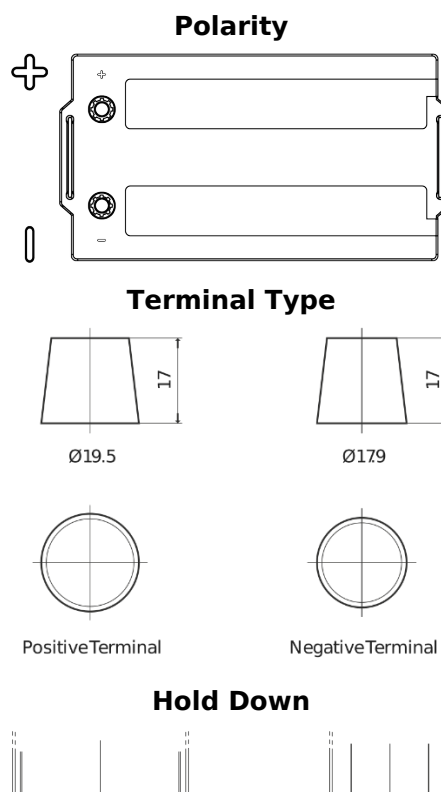

Product overview

Batteries for Trucks, Buses, Construction, Agriculture

PowerPRO CF2353

| | |
|--------------------------------|---------------|
| Part number | CF2353 |
| Technology | Flooded |
| EAN/GTIN | 3661024015325 |
| Voltage | 12 V |
| Capacity | 235 Ah |
| CCA | 1300 A |
| Length | 518 mm |
| Width | 274 mm |
| Height | 240 mm |
| Box size | D06 |
| Polarity | ETN 3 |
| Terminal Type | EN taper post |
| Hold Down | B0 |
| Weights (subject of variation) | 56.30 kg |