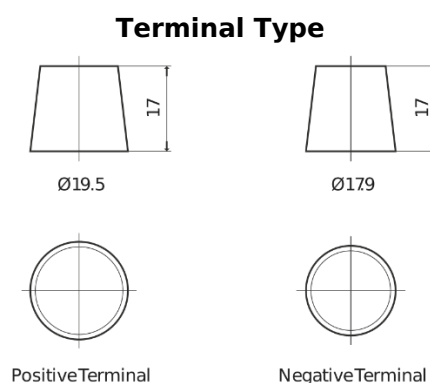

Product overview

Batteries for Trucks, Buses, Construction, Agriculture

StartPRO TG2254

Part number	TG2254
Technology	Flooded
EAN/GTIN	3661024057448
Voltage	12 V
Capacity	225 Ah
CCA	1200 A
Length	518 mm
Width	274 mm
Height	240 mm
Box size	D06
Polarity	ETN 4
Terminal Type	EN taper post
Hold Down	B0
Weights (subject of variation)	54.90 kg