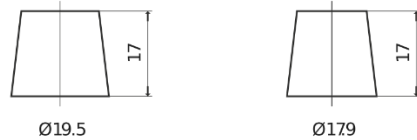

Product overview

Batteries for Cars

Formula FB455

Part number	FB455
Technology	Flooded
EAN/GTIN	3661024044387
Voltage	12 V
Capacity	45 Ah
CCA	330 A
Length	237 mm
Width	127 mm
Height	227 mm
Box size	B24
Polarity	ETN 1
Terminal Type	EN taper post
Hold Down	B0
Weights (subject of variation)	11.40 kg

Polarity

Terminal Type

Positive Terminal

Negative Terminal

Hold Down

Design, features and specifications are subject to change without notice. We disclaim any representation or warranty, express or implied, concerning the data or recommendations, and in no event shall be liable for any loss or damage claimed to have arisen as a result. Some products may not be available in your local market.