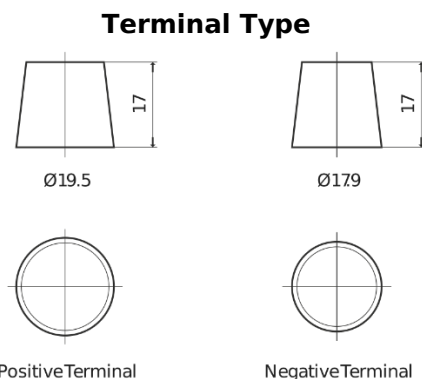

**Product overview**

Batteries for Trucks, Buses, Construction, Agriculture

**StartPRO TG2253**

Part number	TG2253
Technology	Flooded
EAN/GTIN	3661024057431
Voltage	12 V
Capacity	225 Ah
CCA	1200 A
Length	518 mm
Width	274 mm
Height	240 mm
Box size	D06
Polarity	ETN 3
Terminal Type	EN taper post
Hold Down	B0
Weights (subject of variation)	54.90 kg