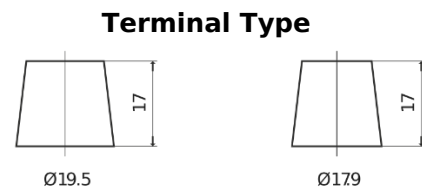

Product overview

Batteries for Trucks, Buses, Construction, Agriculture

StartPRO EG2253

Part number	EG2253
Technology	Flooded
EAN/GTIN	3661024037549
Voltage	12 V
Capacity	225 Ah
CCA	1200 A
Length	518 mm
Width	274 mm
Height	240 mm
Box size	D06
Polarity	ETN 3
Terminal Type	EN taper post
Hold Down	B0
Weights (subject of variation)	54.90 kg