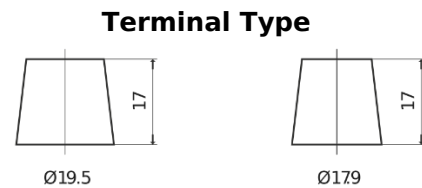

**Product overview**

Batteries for Trucks, Buses, Construction, Agriculture

**PowerPRO Agri&Construction EJ1723**

Part number	EJ1723
Technology	Flooded
EAN/GTIN	3661024036917
Voltage	12 V
Capacity	172.0 Ah
CCA	1390 A
Length	513 mm
Width	223 mm
Height	223 mm
Box size	D05
Polarity	ETN 3
Terminal Type	EN taper post
Hold Down	B0
Weights (subject of variation)	48.80 kg