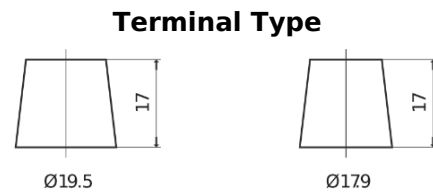

Product overview

Batteries for Trucks, Buses, Construction, Agriculture

PowerPRO Agri&Construction EJ1523

Part number	EJ1523
Technology	Flooded
EAN/GTIN	3661024036900
Voltage	12 V
Capacity	152.0 Ah
CCA	1130 A
Length	513 mm
Width	189 mm
Height	223 mm
Box size	D04
Polarity	ETN 3
Terminal Type	EN taper post
Hold Down	B0
Weights (subject of variation)	40.30 kg