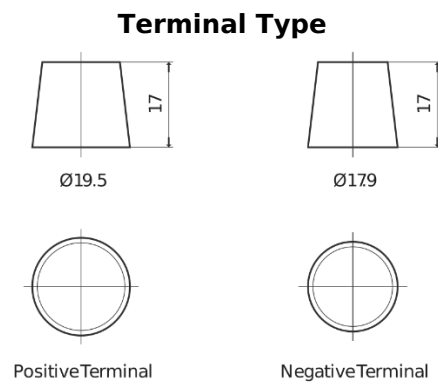

**Product overview**

Batteries for Marine and Leisure

**Dual AGM EP2100**

Part number	EP2100
Technology	AGM
EAN/GTIN	3661024035934
Voltage	12 V
Capacity	240 Ah
CCA	1200 A
Watt hour	2100 Wh
Length	518 mm
Width	274 mm
Height	240 mm
Box size	D06
Polarity	ETN 3
Terminal Type	EN taper post
Hold Down	B0
Weights (subject of variation)	70.00 kg