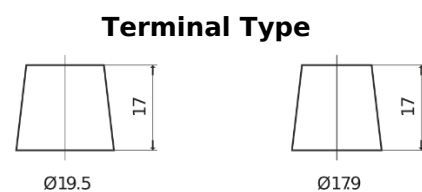

Product overview

Batteries for Trucks, Buses, Construction, Agriculture

PowerPRO Agri&Construction EJ1523

Part number	EJ1523
Technology	Flooded
EAN/GTIN	3661024036900
Voltage	12 V
Capacity	152.0 Ah
CCA	1130 A
Length	513 mm
Width	189 mm
Height	223 mm
Box size	D04
Polarity	ETN 3
Terminal Type	EN taper post
Hold Down	B0
Weights (subject of variation)	40.30 kg