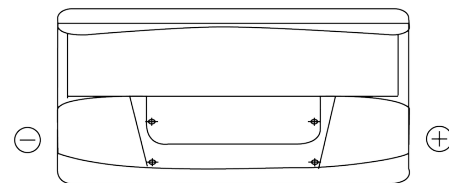

Product overview

Batteries for Trucks, Buses, Construction, Agriculture

PowerPRO Agri&Construction EJ1000

Part number	EJ1000
Technology	Flooded
EAN/GTIN	3661024036986
Voltage	12 V
Capacity	100.0 Ah
CCA	850 A
Length	353 mm
Width	175 mm
Height	190 mm
Box size	L05
Polarity	ETN 0
Terminal Type	EN taper post
Hold Down	B13
Weights (subject of variation)	21.80 kg

Polarity

Terminal Type

Hold Down

Design, features and specifications are subject to change without notice. We disclaim any representation or warranty, express or implied, concerning the data or recommendations, and in no event shall be liable for any loss or damage claimed to have arisen as a result. Some products may not be available in your local market.