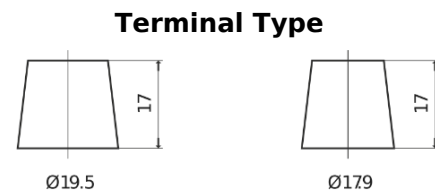

Product overview

Batteries for Trucks, Buses, Construction, Agriculture

StartPRO EG2253

Part number	EG2253
Technology	Flooded
EAN/GTIN	3661024037549
Voltage	12 V
Capacity	225.0 Ah
CCA	1200 A
Length	518 mm
Width	274 mm
Height	240 mm
Box size	D06
Polarity	ETN 3
Terminal Type	EN taper post
Hold Down	B0
Weights (subject of variation)	54.90 kg