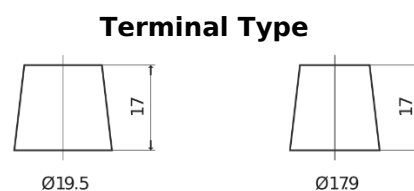

Product overview

Batteries for Trucks, Buses, Construction, Agriculture

StartPRO EG2253

Part number	EG2253
Technology	Flooded
EAN/GTIN	3661024037549
Voltage	12 V
Capacity	225.0 Ah
CCA	1200 A
Length	518 mm
Width	274 mm
Height	240 mm
Box size	D06
Polarity	ETN 3
Terminal Type	EN taper post
Hold Down	B0
Weights (subject of variation)	54.90 kg