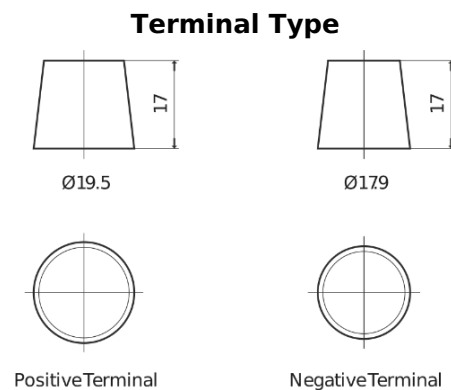

Product overview

Batteries for Trucks, Buses, Construction, Agriculture

StartPRO EG1806

Part number	EG1806
Technology	Flooded
EAN/GTIN	3661024035507
Voltage	12 V
Capacity	180.0 Ah
CCA	1000 A
Length	510 mm
Width	218 mm
Height	225 mm
Box size	D09
Polarity	ETN 4
Terminal Type	EN taper post
Hold Down	B3
Weights (subject of variation)	43.00 kg