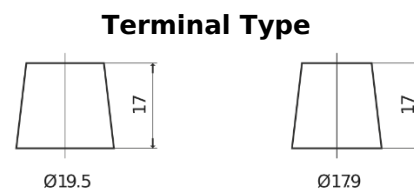

Product overview

Batteries for Trucks, Buses, Construction, Agriculture

EndurancePRO EFB TX2253

Part number	TX2253
Technology	EFB
EAN/GTIN	3661024056632
Voltage	12 V
Capacity	225 Ah
CCA	1150 A
Length	518 mm
Width	274 mm
Height	240 mm
Box size	D06
Polarity	ETN 3
Terminal Type	EN taper post
Hold Down	B0
Weights (subject of variation)	60.10 kg