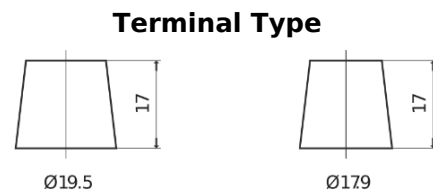

Product overview

Batteries for Trucks, Buses, Construction, Agriculture

StartPRO EG1803

Part number	EG1803
Technology	Flooded
EAN/GTIN	3661024035446
Voltage	12 V
Capacity	180.0 Ah
CCA	1000 A
Length	513 mm
Width	223 mm
Height	223 mm
Box size	D05
Polarity	ETN 3
Terminal Type	EN taper post
Hold Down	B0
Weights (subject of variation)	42.80 kg