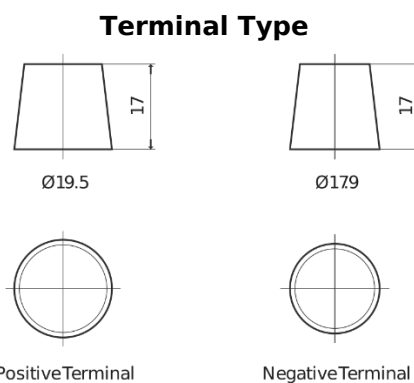

Product overview

Batteries for Marine and Leisure

Equipment ET1600

Part number	ET1600
Technology	Flooded
EAN/GTIN	3661024035873
Voltage	12 V
Capacity	230 Ah
Watt hour	1600 Wh
Length	518 mm
Width	274 mm
Height	240 mm
Box size	D06
Polarity	ETN 3
Terminal Type	EN taper post
Hold Down	B0
Weights (subject of variation)	64.80 kg