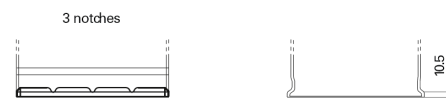

Product overview

Batteries for Trucks, Buses, Construction, Agriculture

StartPRO EG1402

Part number	EG1402
Technology	Flooded
EAN/GTIN	3661024035347
Voltage	12 V
Capacity	140.0 Ah
CCA	900 A
Length	508 mm
Width	175 mm
Height	205 mm
Box size	ATM
Polarity	ETN 0
Terminal Type	EN taper post
Hold Down	B1
Weights (subject of variation)	33.80 kg

Polarity

Terminal Type

Hold Down

Design, features and specifications are subject to change without notice. We disclaim any representation or warranty, express or implied, concerning the data or recommendations, and in no event shall be liable for any loss or damage claimed to have arisen as a result. Some products may not be available in your local market.