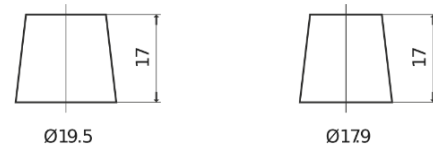

**Product overview**

Batteries for Trucks, Buses, Construction, Agriculture

**StartPRO EG1402**

Part number	EG1402
Technology	Flooded
EAN/GTIN	3661024035347
Voltage	12 V
Capacity	140.0 Ah
CCA	900 A
Length	508 mm
Width	175 mm
Height	205 mm
Box size	ATM
Polarity	ETN 0
Terminal Type	EN taper post
Hold Down	B1
Weights (subject of variation)	33.80 kg

**Polarity**

**Terminal Type**

Positive Terminal

Negative Terminal

**Hold Down**

Design, features and specifications are subject to change without notice. We disclaim any representation or warranty, express or implied, concerning the data or recommendations, and in no event shall be liable for any loss or damage claimed to have arisen as a result. Some products may not be available in your local market.