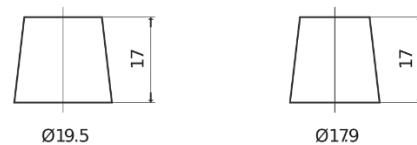

Terminal Type