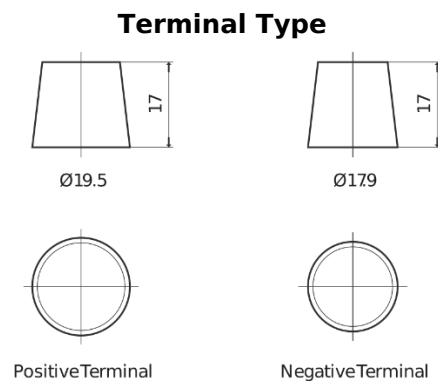

**Product overview**

Batteries for Trucks, Buses, Construction, Agriculture

**StartPRO EG1355**

Part number	EG1355
Technology	Flooded
EAN/GTIN	3661024035521
Voltage	12 V
Capacity	135.0 Ah
CCA	1000 A
Length	514 mm
Width	175 mm
Height	210 mm
Box size	DB8
Polarity	ETN 3
Terminal Type	EN taper post
Hold Down	B3
Weights (subject of variation)	36.00 kg