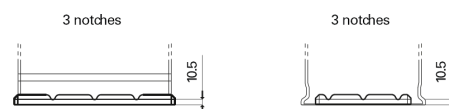

Product overview

Batteries for Trucks, Buses, Construction, Agriculture

StartPRO EG1355

Part number	EG1355
Technology	Flooded
EAN/GTIN	3661024035521
Voltage	12 V
Capacity	135.0 Ah
CCA	1000 A
Length	514 mm
Width	175 mm
Height	210 mm
Box size	DB8
Polarity	ETN 3
Terminal Type	EN taper post
Hold Down	B3
Weights (subject of variation)	36.00 kg

Polarity

Terminal Type

Positive Terminal

Negative Terminal

Hold Down

Design, features and specifications are subject to change without notice. We disclaim any representation or warranty, express or implied, concerning the data or recommendations, and in no event shall be liable for any loss or damage claimed to have arisen as a result. Some products may not be available in your local market.