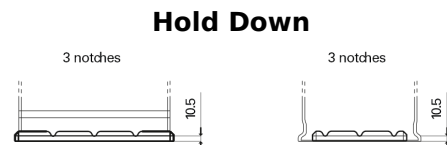

**Product overview**

Batteries for Trucks, Buses, Construction, Agriculture

**StartPRO EG1355**

Part number	EG1355
Technology	Flooded
EAN/GTIN	3661024035521
Voltage	12 V
Capacity	135.0 Ah
CCA	1000 A
Length	514 mm
Width	175 mm
Height	210 mm
Box size	DB8
Polarity	ETN 3
Terminal Type	EN taper post
Hold Down	B3
Weights (subject of variation)	36.00 kg