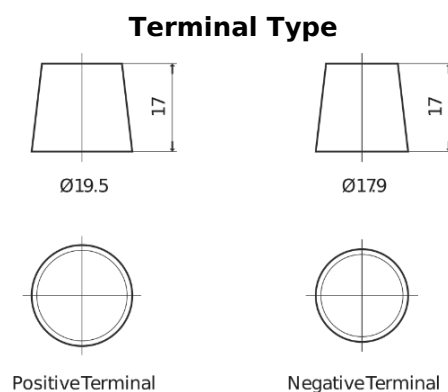

Product overview

Batteries for Trucks, Buses, Construction, Agriculture

StartPRO EG1353

Part number	EG1353
Technology	Flooded
EAN/GTIN	3661024035545
Voltage	12 V
Capacity	135.0 Ah
CCA	1000 A
Length	514 mm
Width	218 mm
Height	210 mm
Box size	DB9
Polarity	ETN 3
Terminal Type	EN taper post
Hold Down	B0
Weights (subject of variation)	39.80 kg