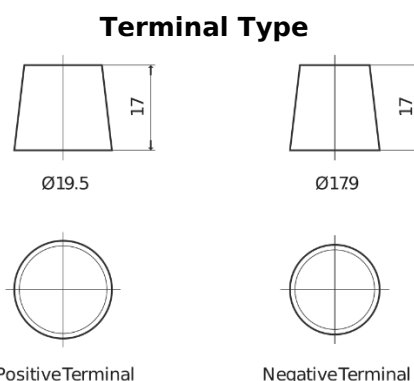

Product overview

Batteries for Trucks, Buses, Construction, Agriculture

Endurance+PRO Gel ED2103

Part number	ED2103
Technology	GEL
EAN/GTIN	3661024037341
Voltage	12 V
Capacity	210 Ah
CCA	1030 A
Length	518 mm
Width	274 mm
Height	240 mm
Box size	D06
Polarity	ETN 3
Terminal Type	EN taper post
Hold Down	B0
Weights (subject of variation)	63.50 kg