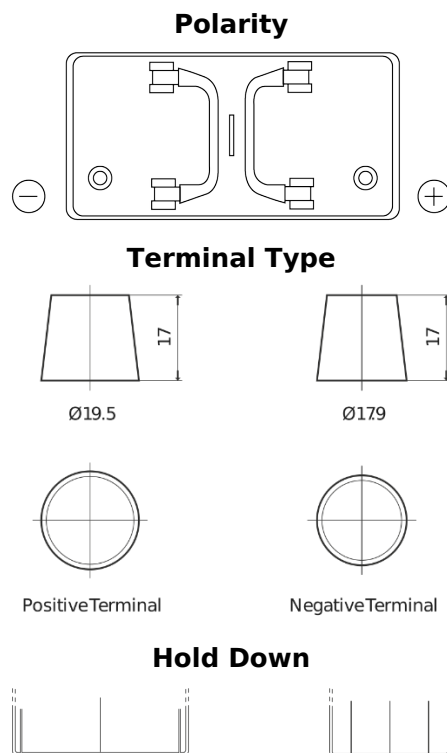

**Product overview**

Batteries for Trucks, Buses, Construction, Agriculture

**StartPRO EG1250**

Part number	EG1250
Technology	Flooded
EAN/GTIN	3661024035408
Voltage	12 V
Capacity	125.0 Ah
CCA	760 A
Length	349 mm
Width	175 mm
Height	285 mm
Box size	D03
Polarity	ETN 0
Terminal Type	EN taper post
Hold Down	B0
Weights (subject of variation)	29.50 kg