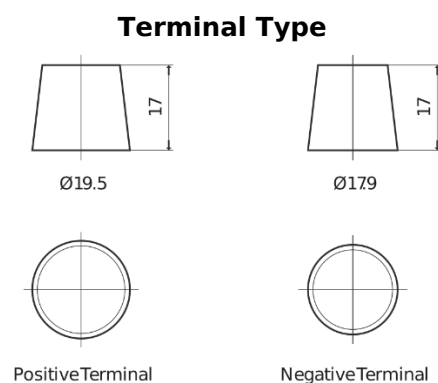

**Product overview**

Batteries for Trucks, Buses, Construction, Agriculture

**StartPRO EG1203**

Part number	EG1203
Technology	Flooded
EAN/GTIN	3661024036993
Voltage	12 V
Capacity	120.0 Ah
CCA	680 A
Length	513 mm
Width	189 mm
Height	223 mm
Box size	D04
Polarity	ETN 3
Terminal Type	EN taper post
Hold Down	B0
Weights (subject of variation)	32.50 kg