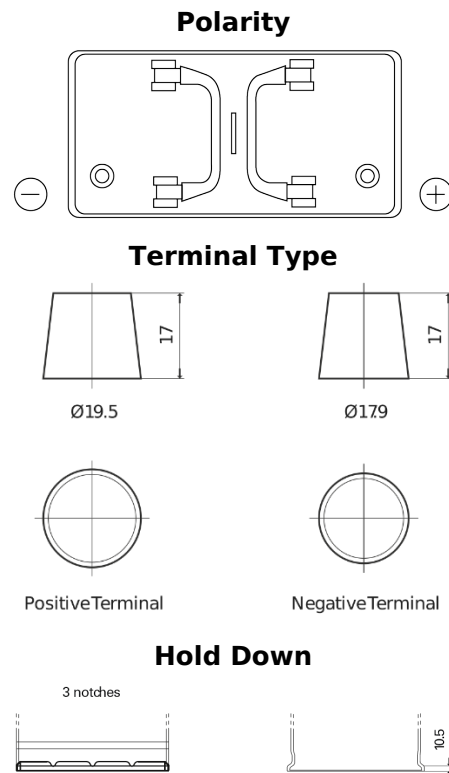

**Product overview**

Batteries for Trucks, Buses, Construction, Agriculture

**StartPRO EG1102**

|                                |               |
|--------------------------------|---------------|
| Part number                    | EG1102        |
| Technology                     | Flooded       |
| EAN/GTIN                       | 3661024035392 |
| Voltage                        | 12 V          |
| Capacity                       | 110.0 Ah      |
| CCA                            | 750 A         |
| Length                         | 349 mm        |
| Width                          | 175 mm        |
| Height                         | 235 mm        |
| Box size                       | D02           |
| Polarity                       | ETN 0         |
| Terminal Type                  | EN taper post |
| Hold Down                      | B1            |
| Weights (subject of variation) | 25.40 kg      |