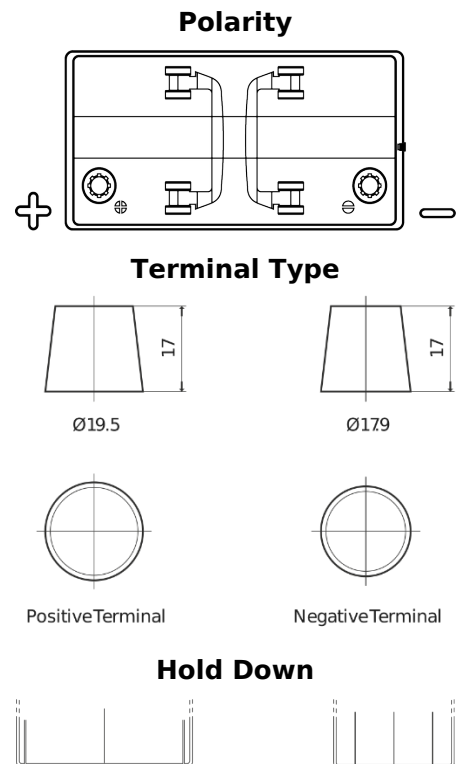

Product overview

Batteries for Trucks, Buses, Construction, Agriculture

StartPRO EG1101

Part number	EG1101
Technology	Flooded
EAN/GTIN	3661024035385
Voltage	12 V
Capacity	110.0 Ah
CCA	750 A
Length	349 mm
Width	175 mm
Height	235 mm
Box size	D02
Polarity	ETN 1
Terminal Type	EN taper post
Hold Down	B0
Weights (subject of variation)	25.40 kg