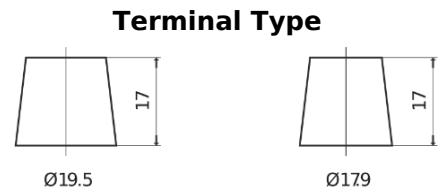

**Product overview**

Batteries for Trucks, Buses, Construction, Agriculture

**StartPRO EG1101**

|                                |               |
|--------------------------------|---------------|
| Part number                    | EG1101        |
| Technology                     | Flooded       |
| EAN/GTIN                       | 3661024035385 |
| Voltage                        | 12 V          |
| Capacity                       | 110.0 Ah      |
| CCA                            | 750 A         |
| Length                         | 349 mm        |
| Width                          | 175 mm        |
| Height                         | 235 mm        |
| Box size                       | D02           |
| Polarity                       | ETN 1         |
| Terminal Type                  | EN taper post |
| Hold Down                      | B0            |
| Weights (subject of variation) | 25.40 kg      |