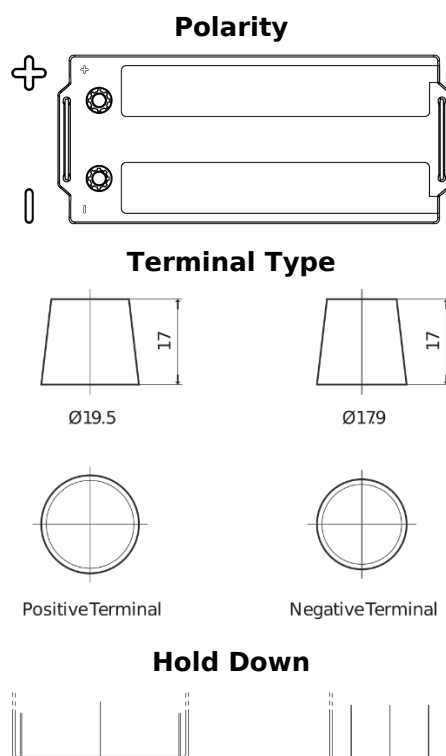

Product overview

Batteries for Trucks, Buses, Construction, Agriculture

PowerPRO Agri&Construction TJ1723

Part number	TJ1723
Technology	Flooded
EAN/GTIN	3661024056731
Voltage	12 V
Capacity	172 Ah
CCA	1390 A
Length	513 mm
Width	223 mm
Height	223 mm
Box size	D05
Polarity	ETN 3
Terminal Type	EN taper post
Hold Down	B0
Weights (subject of variation)	48.80 kg