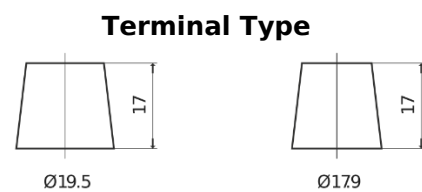

**Product overview**

Batteries for Trucks, Buses, Construction, Agriculture

**PowerPRO EF1853**

Part number	EF1853
Technology	Flooded
EAN/GTIN	3661024035316
Voltage	12 V
Capacity	185.0 Ah
CCA	1150 A
Length	513 mm
Width	223 mm
Height	223 mm
Box size	D05
Polarity	ETN 3
Terminal Type	EN taper post
Hold Down	B0
Weights (subject of variation)	43.90 kg