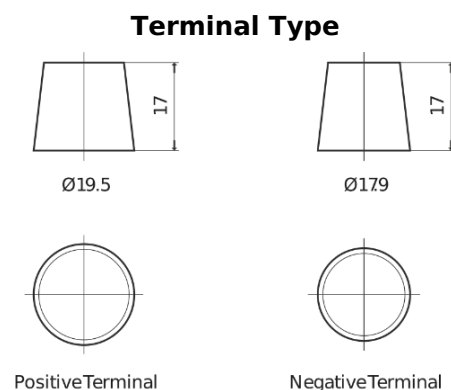

Product overview

Batteries for Trucks, Buses, Construction, Agriculture

PowerPRO EF1853

Part number	EF1853
Technology	Flooded
EAN/GTIN	3661024035316
Voltage	12 V
Capacity	185.0 Ah
CCA	1150 A
Length	513 mm
Width	223 mm
Height	223 mm
Box size	D05
Polarity	ETN 3
Terminal Type	EN taper post
Hold Down	B0
Weights (subject of variation)	43.90 kg