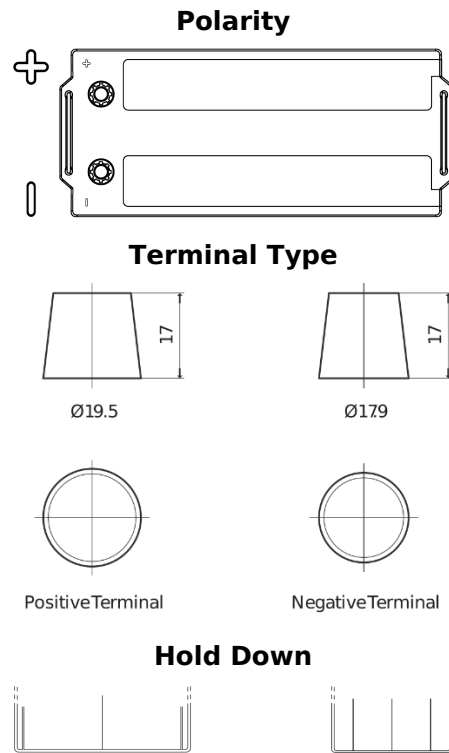

Product overview

Batteries for Trucks, Buses, Construction, Agriculture

PowerPRO Agri&Construction FJ1723

Part number	FJ1723
Technology	Flooded
EAN/GTIN	3661024046602
Voltage	12 V
Capacity	172 Ah
CCA	1390 A
Length	513 mm
Width	223 mm
Height	223 mm
Box size	D05
Polarity	ETN 3
Terminal Type	EN taper post
Hold Down	B0
Weights (subject of variation)	48.80 kg