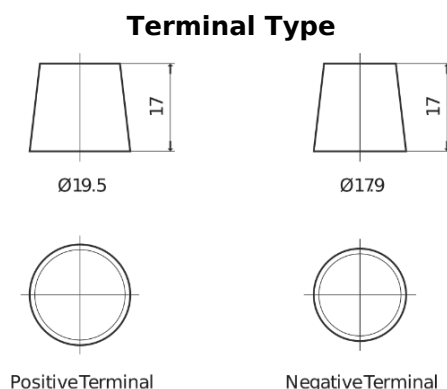

Product overview

Batteries for Trucks, Buses, Construction, Agriculture

PowerPRO EF1251

| | |
|--------------------------------|---------------|
| Part number | EF1251 |
| Technology | Flooded |
| EAN/GTIN | 3661024037952 |
| Voltage | 12 V |
| Capacity | 125.0 Ah |
| CCA | 850 A |
| Length | 349 mm |
| Width | 175 mm |
| Height | 285 mm |
| Box size | D03 |
| Polarity | ETN 1 |
| Terminal Type | EN taper post |
| Hold Down | B0 |
| Weights (subject of variation) | 31.00 kg |