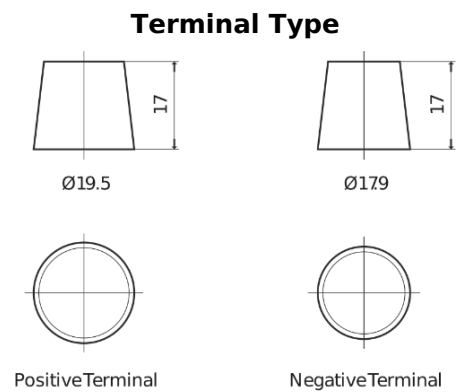

**Product overview**

Batteries for Trucks, Buses, Construction, Agriculture

**PowerPRO EF1251**

Part number	EF1251
Technology	Flooded
EAN/GTIN	3661024037952
Voltage	12 V
Capacity	125.0 Ah
CCA	850 A
Length	349 mm
Width	175 mm
Height	285 mm
Box size	D03
Polarity	ETN 1
Terminal Type	EN taper post
Hold Down	B0
Weights (subject of variation)	31.00 kg