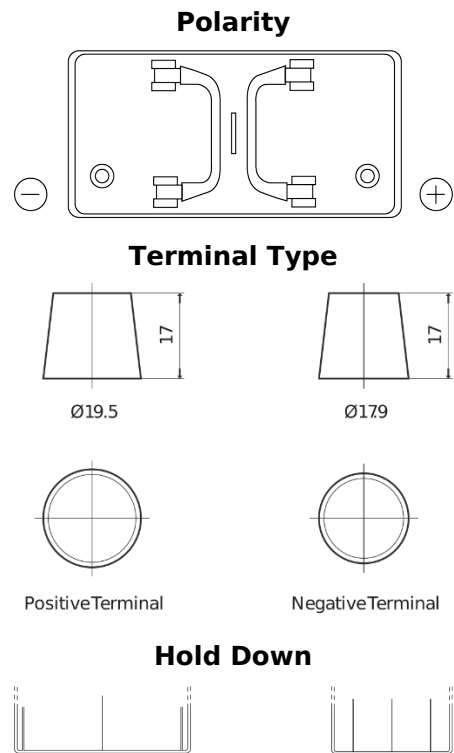

Product overview

Batteries for Trucks, Buses, Construction, Agriculture

PowerPRO EF1250

Part number	EF1250
Technology	Flooded
EAN/GTIN	3661024037945
Voltage	12 V
Capacity	125.0 Ah
CCA	850 A
Length	349 mm
Width	175 mm
Height	285 mm
Box size	D03
Polarity	ETN 0
Terminal Type	EN taper post
Hold Down	B0
Weights (subject of variation)	31.00 kg